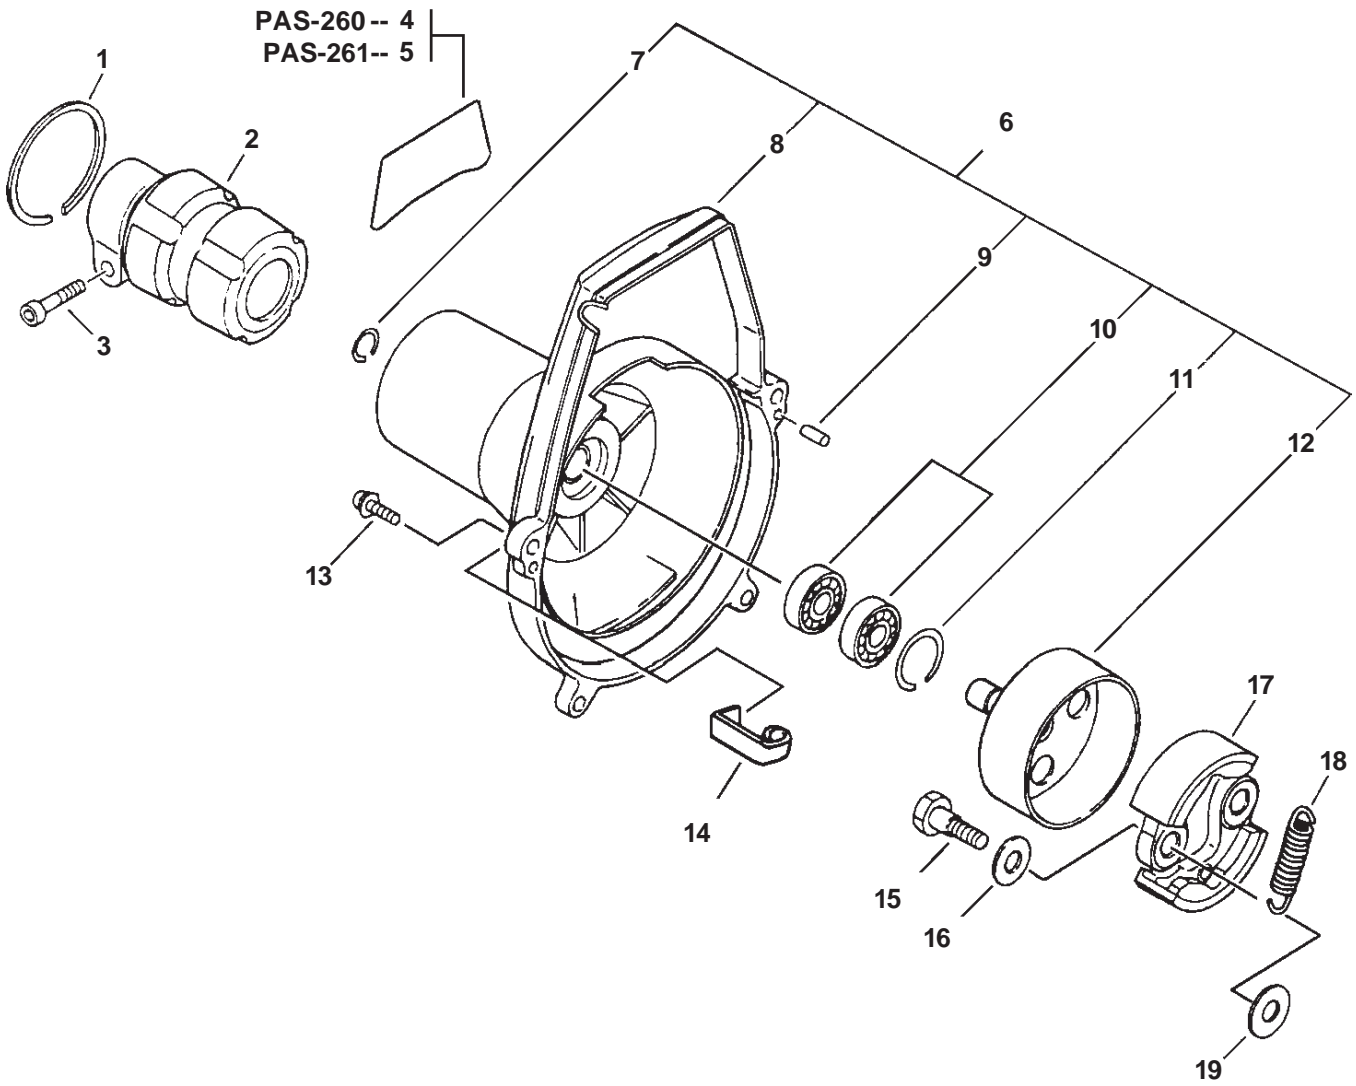

**SERIAL NUMBERS: 05001001-07999999**

ITEM	PART NUMBER	QTY	DESCRIPTION	REMARKS
<u>OPTIONAL ENGINE REPOWER</u>				
1	SB1060	1	SHORT BLOCK	INCLUDES ITEMS 2-18
2	A130000371	1	CYLINDER	
3	90016205022	4	BOLT 5X22	
★ 4	V100000070	1	GASKET, CYLINDER	
5	P021004740	1	PISTON KIT	INCLUDES ITEMS 6-10
6	A101000010	2	RING, PISTON	
7	V606000000	1	PIN, PISTON	
8	10001504630	2	CIRCLIP, PISTON PIN	
9	10001455930	2	SPACER, PISTON PIN	
10	V553000020	1	BEARING, NEEDLE	
11	A011000030	1	CRANKSHAFT ASY	
12	P021000940	1	CRANKCASE KIT	INCLUDES ITEMS 13-18
13	10021305530	1	OIL SEAL	
14	90080036001	2	BEARING, BALL	
15	90070200028	1	CIRCLIP 28	
★ 16	10024255930	1	GASKET, CRANKCASE	
17	90016205025	4	BOLT 5X25	
18	10021228230	1	OIL SEAL	

SERIAL NUMBERS: ALL

**SERIAL NUMBERS: ALL**

ITEM	PART NUMBER	QTY	DESCRIPTION	REMARKS
1	90070200042	1	CIRCLIP 42	
2	61092255931	1	FIXTURE, MAIN PIPE	
3	90016205028	1	BOLT 5X28	
4	X503000460	1	LABEL, MODEL -- PAS-260	
5	X503001180	1	LABEL, MODEL -- PAS-261	
6	P021001410	1	FAN COVER ASY	INCLUDES ITEMS 6-11
7	90070100012	1	CIRCLIP 12	
8	A172000030	1	COVER, FAN	
9	10021503930	2	DOWEL PIN	
10	90080706001	2	BEARING, BALL 6001	
11	90070200028	1	CIRCLIP 28	
12	A556000030	1	DRUM, CLUTCH	
13	90016205018	2	BOLT 5X18	
14	17811106230	1	CLIP	
15	17504656030	2	SHAFT, CLUTCH	
16	17504956030	2	WASHER	
17	A553000010	2	SHOE, CLUTCH	
18	V451000090	1	TENSION SPRING	
19	17504805530	2	WASHER	